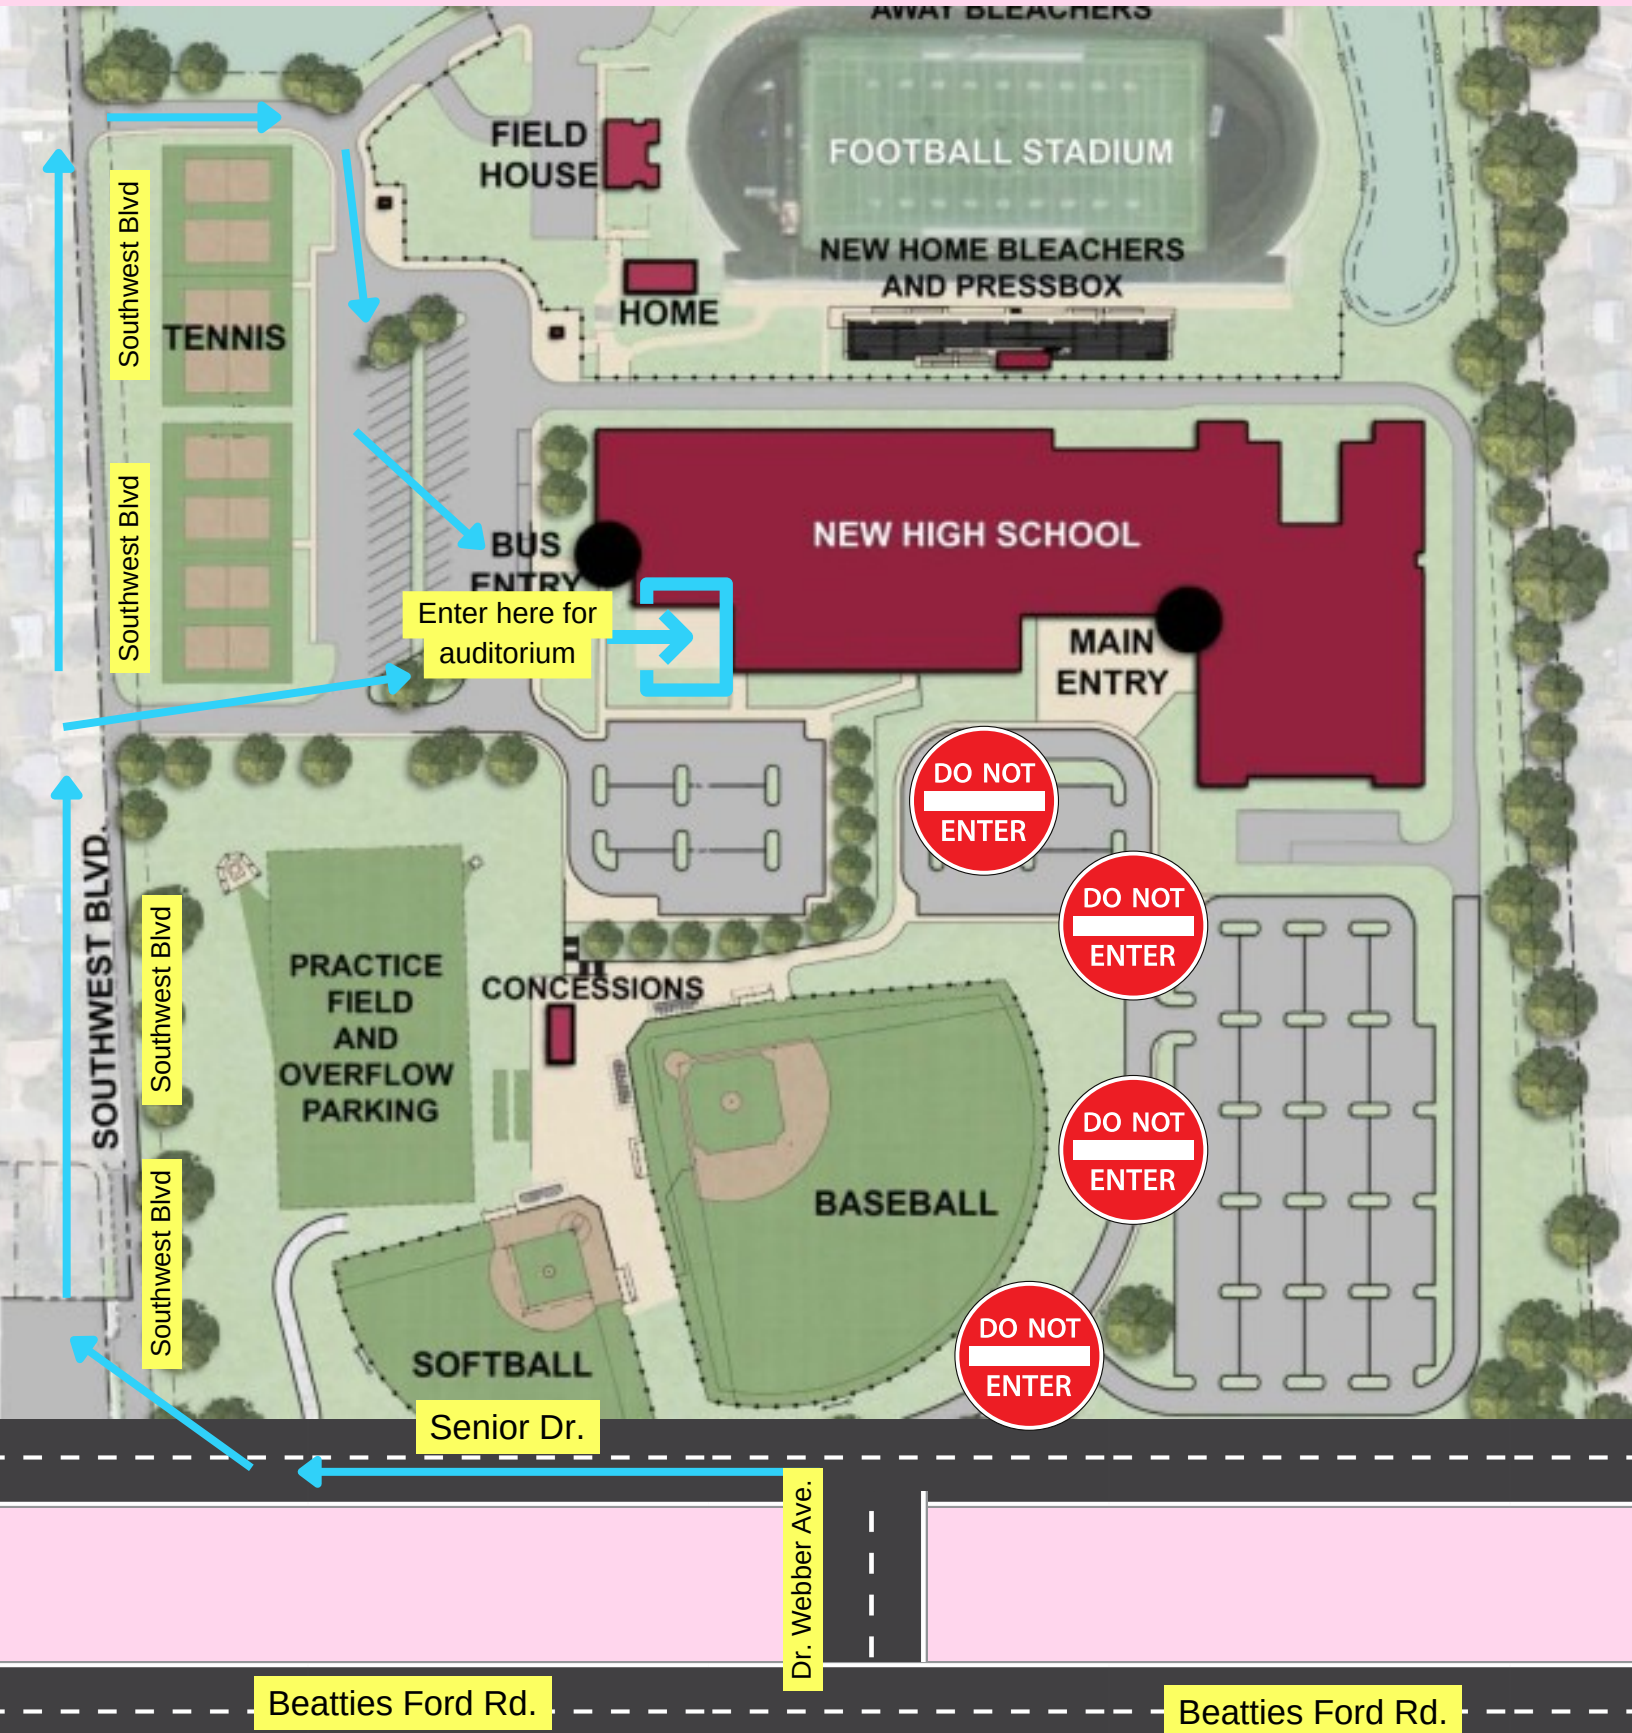

West Charlotte High School Auditorium Entrance

To access the theater, you will need to enter on the left side of the school where the BUS LOT is (off Southwest Blvd). This is the closest entrance to the auditorium that we will be using. Please do not attempt to enter the school any other way. Give yourself enough time to find the parking lot well before doors open.